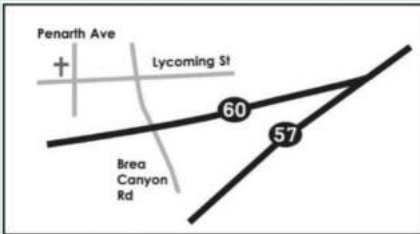

# 羅省東區華人播道會

Evangelical Free Church of Walnut

往下扎根, 向上結果 | Take Root Downward and Bear Fruit Upward

777 Penarth Ave, Walnut, CA 91789

Tel: 909-598-4777

[www.efcwalnut.org](http://www.efcwalnut.org)