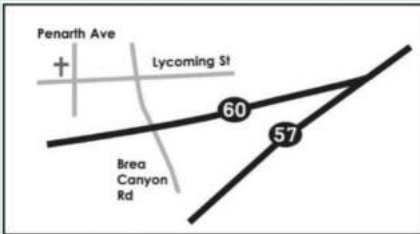

教會電子周報

Digital Bulletin

主日三堂聯合崇拜 1-4 頁

**Sunday Combined Worship
Service Page 1-4**

羅省東區華人播道會

Evangelical Free Church of Walnut

往下扎根, 向上結果 | Take Root Downward and Bear Fruit Upward

777 Penarth Ave, Walnut, CA 91789